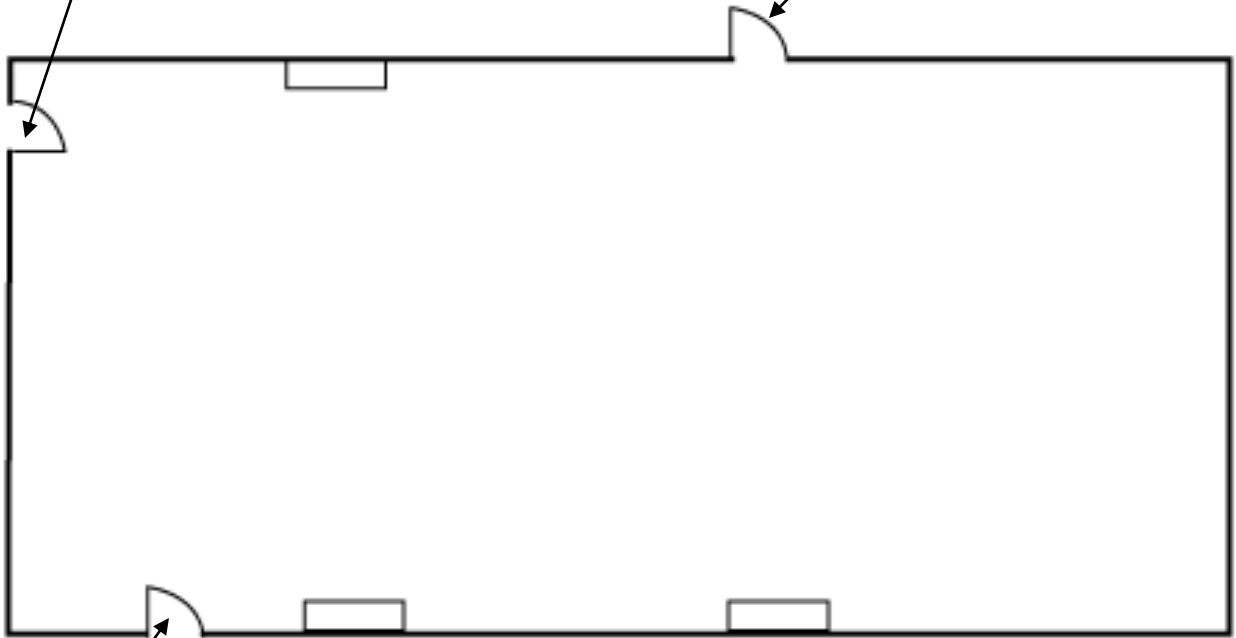

MAIN ENTRANCE

FIRE EXIT

CENTENNIAL
GROUND FLOOR

CENTENNIAL 2,000 sq ft 70X30 ft

SERVICE
DOOR