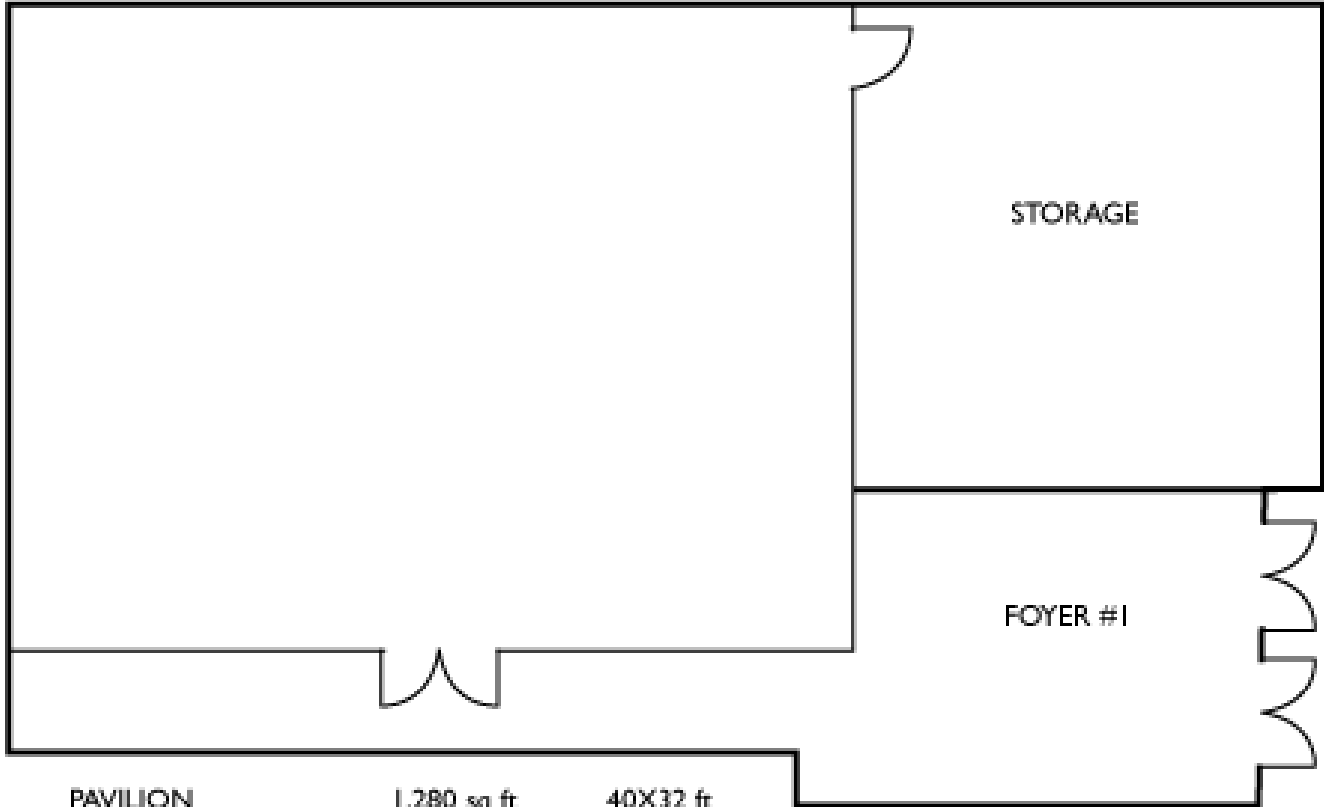

PAVILION  
GROUND FLOOR

PAVILION

1,280 sq ft

40X32 ft

STORAGE

FOYER #1